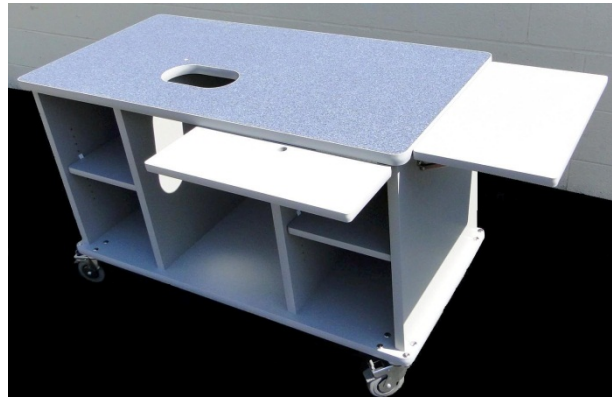

Accu-Chart®

Various Workstations

Basic Workstation: The basic workstation is able to support any classic & vantage cadet in addition to a flat screen monitor. The workstation is also capable of storing the AccuPrint-600, computer tower and supplies below the Cadet. This hospital had a very small pharmacy packaging area which is why they put the AccuPrint-600, computer tower and supplies in this area. The dimensions are 24" front to back, 48" left to right, and 30" tall.

Monitor Option: There is an option for the Monitor Support Arm for a flat screen monitor. If you order a Vantage Cadet® Twin 2x2, you will need to purchase Monitor Support Arm to put the flat screen monitor on the right side. This will avoid having the computer and the computer monitor on a nearby counter. The Keyboard Shelf shown is included in the purchase.

Wire Frame Option: The wire frame is capable of supporting our cadets along with additional storage at a lower cost. The wire frame carts come with three shelves 62" long x 24" wide.

ACCU-CHART®

Accurate Medicine Through Barcodes